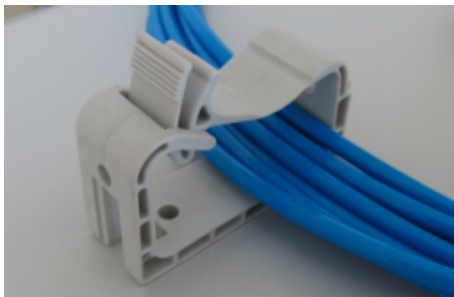

Ordering Panel 1U

DESCRIPTION:

- Suitable for mounting in 19" cabinets,
- Provides easy and safe routing of patchcords,
- Made by steel sheet thickness 1 mm.

Symbol	external dimmensions (mm)		
	height	width	depth
Panel porządkujący 19"1U	1U	19"	1

Panel Porządkujący 1U

Uchwyty kablowe

Uchwyty kablowe M1