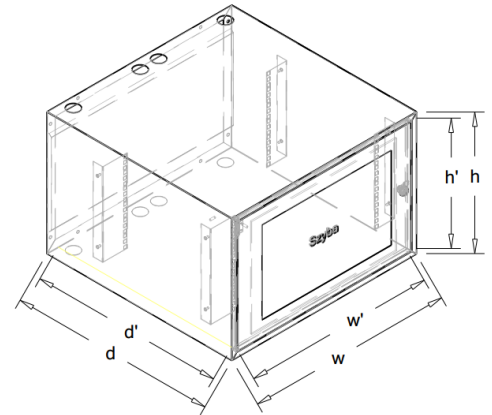

TPR Cabinet with glass

DESCRIPTION:

- Door with a 6 mm thick safety glass.
- Closing by 4-ratchet cylinder lock with 2-point locking.
- With 4 holes (Ø38 / 29- plugged) from above and below for cable entry.
- Equipped with 19" 5U rack mounted vertically.
- Material: steel sheet thickness 1mm.

On request we can:

- 1) made it in other dimensions,
- 2) do any number and arrangement of blinded holes (Ø29, Ø38, Ø48) or rectangular holes,
- 3) made it with 4 mm thick tempered glass.

indoor

Symbol	External dimensions (mm)			Internal dimensions (mm)		
	height (h)	width (w)	depth (d)	height (h')	width (w')	depth (d')
TPR-40/60/60	400	600	601	353	546	575