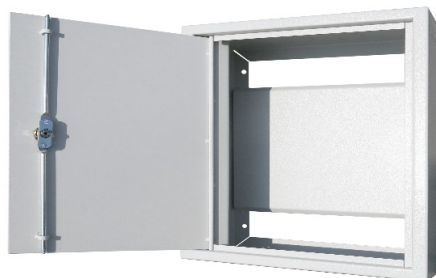

TPR Cabinet with 2-points locking

DESCRIPTION:

- Closing by 4-ratchet cylinder lock with 2-point locking.
- With 2 holes (Ø38 / 29- plugged) from above and below for cable entry.
- Material: steel sheet thickness 1mm.

On request we can:

- 1) made it in other dimensions,
- 2) do any number and arrangement of blinded holes (Ø29, Ø38, Ø48) or rectangular holes.

Symbol	External dimensions (mm)			Internal dimensions (mm)		
	height (h)	width (w)	depth (d)	height (h')	width (w')	depth (d')
TPR-35/55/40 G	350	550	400	297	496,5	373,5
TPR-40/30/16 G	400	300	160	347	246,5	134,5
TPR-40/40/14 G	400	400	140	347	347,5	115,7
TPR-50/50/14 G	500	500	140	447	446,5	108,5
TPR-60/55/40 G 19" 10U	600	550	400	547	496,5	373,5