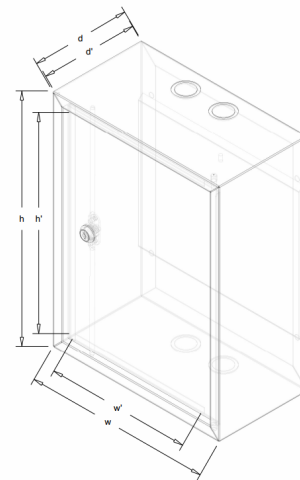

TPR Cabinet with 2-points locking

DESCRIPTION:

- Closing by 4-ratchet cylinder lock with 2-point locking.
- With 2 holes (Ø38 / 29- plugged) from above and below for cable entry.
- Material: steel sheet thickness 1mm.

On request we can:

- 1) made it in other dimensions,
- 2) do any number and arrangement of blinded holes (Ø29, Ø38, Ø48) or rectangular holes.

Symbol	External dimensions (mm)			Internal dimensions (mm)		
	height (h)	width (w)	depth (d)	height (h')	width (w')	depth (d')
TPR-35/55/40 G	350	550	400	297	496,5	373,5
TPR-40/30/16 G	400	300	160	347	246,5	134,5
TPR-40/40/14 G	400	400	140	347	347,5	115,7
TPR-50/50/14 G	500	500	140	447	446,5	108,5
TPR-60/55/40 G 19" 10U	600	550	400	547	496,5	373,5